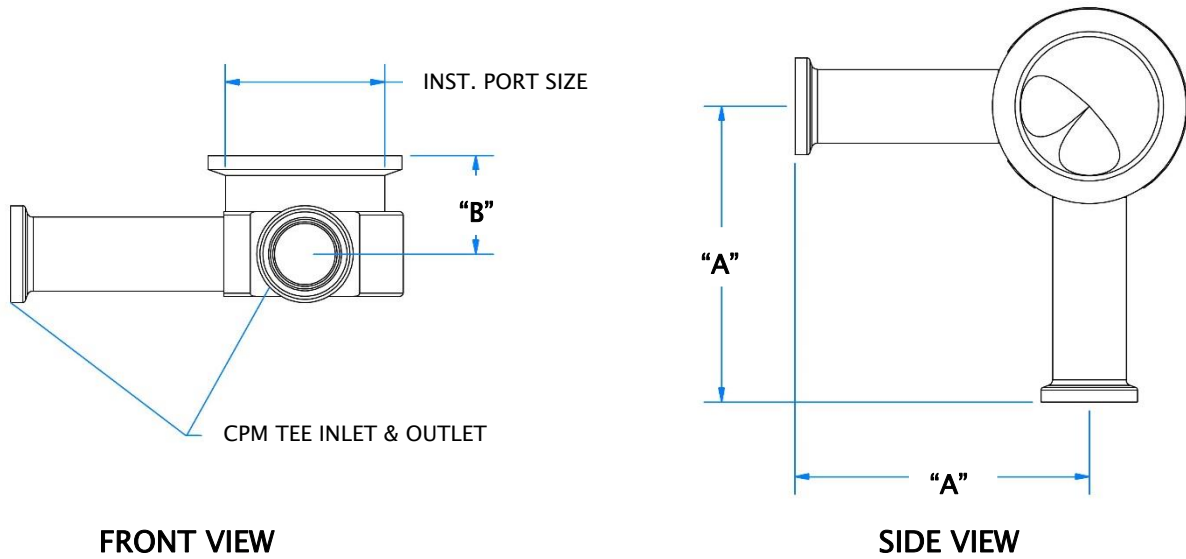

CPM HORIZONTAL ELBOW- TC INLET & OUTLET

CPM HORIZONTAL ELBOW - TC INLET & OUTLET							
INST PORT SIZE	CPM ELBOW	INLET	&	OUTLET	PART #	"A" DIM	"B" DIM
1" (MINI)	1/4"	TC	X	TC	86AEH01A2*	2.13"	0.75"
	3/8"	TC	X	TC	86AEH01B2	2.13"	0.81"
	1/2"	TC	X	TC	86AEH01C2	2.63"	0.88"
1-1/2" (STANDARD)	1/4"	TC	X	TC	86AFH01A2	2.13"	0.75"
	3/8"	TC	X	TC	86AFH01B2	2.13"	0.81"
	1/2"	TC	X	TC	86AFH01C2	2.63"	0.88"
	3/4"	TC	X	TC	86AFH01D2	2.63"	1.00"
	1"	TC	X	TC	86AFH01E2	2.38"	1.13"
	1-1/2"	TC	X	TC	86AFH01F2	2.75"	1.38"
	2"	TC	X	TC	86AFH01G2	3.50"	1.63"
	2-1/2"	TC	X	TC	86AFH01H2	3.50"	1.88"
	3"	TC	X	TC	86AFH01J2	3.50"	2.13"
4"	TC	X	TC	86AFH01K2	3.50"	2.63"	

CPM HORIZONTAL ELBOW – TC INLET & OUTLET CONFIGURATION

EXAMPLE: PART# **86AEH01A2** * – CPM HORIZONTAL ELBOW, 1" (MINI) INSTRUMENT PORT, 1/4" TC X TC INLET & OUTLET.

NOTE:

- PLEASE REFER TO THE "CPM MULTIPORTS" CATALOG FOR REDUCING SIZES AND DIFFERENT TYPES OF CONNECTIONS ON INLET & OUTLET.
- SPECIAL INSTRUMENT PORT SIZES AVAILABLE ON REQUEST. PLEASE CONTACT SALES REPRESENTATIVE.

CPM HORIZONTAL ELBOW - AW INLET & OUTLET

FRONT VIEW

SIDE VIEW

CPM HORIZONTAL ELBOW - AW INLET & OUTLET							
INST. PORT SIZE	CPM TEE INLET & OUTLET			PART #	"A" DIM	"B" DIM	
1" (MINI)	1/4"	AW	X	AW	86AEH02A2*	2.50"	0.75"
	3/8"	AW	X	AW	86AEH02B2	2.50"	0.81"
	1/2"	AW	X	AW	86AEH02C2	2.50"	0.88"
1-1/2" (STANDARD)	1/4"	AW	X	AW	86AFH02A2	2.50"	0.75"
	3/8"	AW	X	AW	86AFH02B2	2.50"	0.81"
	1/2"	AW	X	AW	86AFH02C2	2.50"	0.88"
	3/4"	AW	X	AW	86AFH02D2	2.50"	1.00"
	1"	AW	X	AW	86AFH02E2	2.50"	1.13"
	1-1/2"	AW	X	AW	86AFH02F2	2.50"	1.38"
	2"	AW	X	AW	86AFH02G2	3.00"	1.63"
	2-1/2"	AW	X	AW	86AFH02H2	4.00"	1.88"
	3"	AW	X	AW	86AFH02J2	5.00"	2.13"
4"	AW	X	AW	86AFH02K2	6.00"	2.63"	