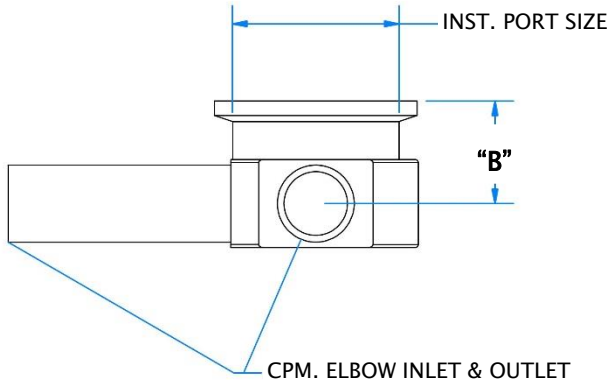

CPM HORIZONTAL ELBOW – TC INLET & OUTLET CONFIGURATION

EXAMPLE: PART# **86AEH01A2** * – CPM HORIZONTAL ELBOW, 1" (MINI) INSTRUMENT PORT, 1/4" TC X TC INLET & OUTLET.

NOTE:

- PLEASE REFER TO THE "CPM MULTIPORTS" CATALOG FOR REDUCING SIZES AND DIFFERENT TYPES OF CONNECTIONS ON INLET & OUTLET.
- SPECIAL INSTRUMENT PORT SIZES AVAILABLE ON REQUEST. PLEASE CONTACT SALES REPRESENTATIVE.

CPM HORIZONTAL ELBOW - AW INLET & OUTLET

FRONT VIEW

SIDE VIEW

CPM HORIZONTAL ELBOW - AW INLET & OUTLET							
INST. PORT SIZE	CPM TEE INLET & OUTLET			PART #	"A" DIM	"B" DIM	
1" (MINI)	1/4"	AW	X	AW	86AEH02A2*	2.50"	0.75"
	3/8"	AW	X	AW	86AEH02B2	2.50"	0.81"
	1/2"	AW	X	AW	86AEH02C2	2.50"	0.88"
1-1/2" (STANDARD)	1/4"	AW	X	AW	86AFH02A2	2.50"	0.75"
	3/8"	AW	X	AW	86AFH02B2	2.50"	0.81"
	1/2"	AW	X	AW	86AFH02C2	2.50"	0.88"
	3/4"	AW	X	AW	86AFH02D2	2.50"	1.00"
	1"	AW	X	AW	86AFH02E2	2.50"	1.13"
	1-1/2"	AW	X	AW	86AFH02F2	2.50"	1.38"
	2"	AW	X	AW	86AFH02G2	3.00"	1.63"
	2-1/2"	AW	X	AW	86AFH02H2	4.00"	1.88"
	3"	AW	X	AW	86AFH02J2	5.00"	2.13"
4"	AW	X	AW	86AFH02K2	6.00"	2.63"	

CPM HORIZONTAL ELBOW – AW INLET & OUTLET CONFIGURATION

EXAMPLE: PART# **86AEH02A2** * – CPM HORIZONTAL ELBOW, 1" (MINI) INSTRUMENT PORT, 1/4" AW X AW INLET & OUTLET.

NOTE:

- PLEASE REFER TO THE "CPM MULTIPORTS" CATALOG FOR REDUCING SIZES AND DIFFERENT TYPES OF CONNECTIONS ON INLET & OUTLET.
- SPECIAL INSTRUMENT PORT SIZES AVAILABLE ON REQUEST. PLEASE CONTACT SALES REPRESENTATIVE.