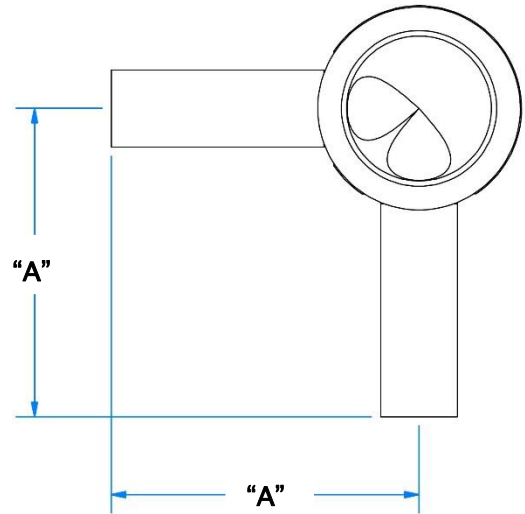

CPM HORIZONTAL ELBOW- TC INLET & OUTLET

CPM HORIZONTAL ELBOW - TC INLET & OUTLET							
INST PORT SIZE	CPM ELBOW	INLET	&	OUTLET	PART #	"A" DIM	"B" DIM
1" (MINI)	1/4"	TC	X	TC	86AEH01A2*	2.13"	0.75"
	3/8"	TC	X	TC	86AEH01B2	2.13"	0.81"
	1/2"	TC	X	TC	86AEH01C2	2.63"	0.88"
1-1/2" (STANDARD)	1/4"	TC	X	TC	86AFH01A2	2.13"	0.75"
	3/8"	TC	X	TC	86AFH01B2	2.13"	0.81"
	1/2"	TC	X	TC	86AFH01C2	2.63"	0.88"
	3/4"	TC	X	TC	86AFH01D2	2.63"	1.00"
	1"	TC	X	TC	86AFH01E2	2.38"	1.13"
	1-1/2"	TC	X	TC	86AFH01F2	2.75"	1.38"
	2"	TC	X	TC	86AFH01G2	3.50"	1.63"
	2-1/2"	TC	X	TC	86AFH01H2	3.50"	1.88"
	3"	TC	X	TC	86AFH01J2	3.50"	2.13"
4"	TC	X	TC	86AFH01K2	3.50"	2.63"	

CPM HORIZONTAL ELBOW – TC INLET & OUTLET CONFIGURATION

EXAMPLE: PART# **86AEH01A2** * – CPM HORIZONTAL ELBOW, 1" (MINI) INSTRUMENT PORT, 1/4" TC X TC INLET & OUTLET.

NOTE:

- PLEASE REFER TO THE "CPM MULTIPORTS" CATALOG FOR REDUCING SIZES AND DIFFERENT TYPES OF CONNECTIONS ON INLET & OUTLET.
- SPECIAL INSTRUMENT PORT SIZES AVAILABLE ON REQUEST. PLEASE CONTACT SALES REPRESENTATIVE.

CPM HORIZONTAL ELBOW - AW INLET & OUTLET

FRONT VIEW

SIDE VIEW

CPM HORIZONTAL ELBOW - AW INLET & OUTLET							
INST. PORT SIZE	CPM TEE INLET & OUTLET			PART #	"A" DIM	"B" DIM	
1" (MINI)	1/4"	AW	X	AW	86AEH02A2*	2.50"	0.75"
	3/8"	AW	X	AW	86AEH02B2	2.50"	0.81"
	1/2"	AW	X	AW	86AEH02C2	2.50"	0.88"
1-1/2" (STANDARD)	1/4"	AW	X	AW	86AFH02A2	2.50"	0.75"
	3/8"	AW	X	AW	86AFH02B2	2.50"	0.81"
	1/2"	AW	X	AW	86AFH02C2	2.50"	0.88"
	3/4"	AW	X	AW	86AFH02D2	2.50"	1.00"
	1"	AW	X	AW	86AFH02E2	2.50"	1.13"
	1-1/2"	AW	X	AW	86AFH02F2	2.50"	1.38"
	2"	AW	X	AW	86AFH02G2	3.00"	1.63"
	2-1/2"	AW	X	AW	86AFH02H2	4.00"	1.88"
	3"	AW	X	AW	86AFH02J2	5.00"	2.13"
4"	AW	X	AW	86AFH02K2	6.00"	2.63"	