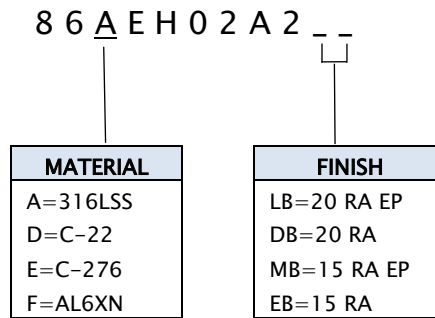

CPM HORIZONTAL ELBOW – TC INLET & OUTLET CONFIGURATION

EXAMPLE: PART# **86AEH01A2** * – CPM HORIZONTAL ELBOW, 1" (MINI) INSTRUMENT PORT, 1/4" TC X TC INLET & OUTLET.

NOTE:

- PLEASE REFER TO THE "CPM MULTIPORTS" CATALOG FOR REDUCING SIZES AND DIFFERENT TYPES OF CONNECTIONS ON INLET & OUTLET.
- SPECIAL INSTRUMENT PORT SIZES AVAILABLE ON REQUEST. PLEASE CONTACT SALES REPRESENTATIVE.

CPM HORIZONTAL ELBOW - AW INLET & OUTLET

FRONT VIEW

SIDE VIEW

CPM HORIZONTAL ELBOW - AW INLET & OUTLET							
INST. PORT SIZE	CPM TEE INLET & OUTLET			PART #	"A" DIM	"B" DIM	
1" (MINI)	1/4"	AW	X	AW	86AEH02A2*	2.50"	0.75"
	3/8"	AW	X	AW	86AEH02B2	2.50"	0.81"
	1/2"	AW	X	AW	86AEH02C2	2.50"	0.88"
1-1/2" (STANDARD)	1/4"	AW	X	AW	86AFH02A2	2.50"	0.75"
	3/8"	AW	X	AW	86AFH02B2	2.50"	0.81"
	1/2"	AW	X	AW	86AFH02C2	2.50"	0.88"
	3/4"	AW	X	AW	86AFH02D2	2.50"	1.00"
	1"	AW	X	AW	86AFH02E2	2.50"	1.13"
	1-1/2"	AW	X	AW	86AFH02F2	2.50"	1.38"
	2"	AW	X	AW	86AFH02G2	3.00"	1.63"
	2-1/2"	AW	X	AW	86AFH02H2	4.00"	1.88"
	3"	AW	X	AW	86AFH02J2	5.00"	2.13"
4"	AW	X	AW	86AFH02K2	6.00"	2.63"	

CPM HORIZONTAL ELBOW – AW INLET & OUTLET CONFIGURATION

EXAMPLE: PART# **86AEH02A2** * – CPM HORIZONTAL ELBOW, 1" (MINI) INSTRUMENT PORT, 1/4" AW X AW INLET & OUTLET.

NOTE:

- PLEASE REFER TO THE "CPM MULTIPORTS" CATALOG FOR REDUCING SIZES AND DIFFERENT TYPES OF CONNECTIONS ON INLET & OUTLET.
- SPECIAL INSTRUMENT PORT SIZES AVAILABLE ON REQUEST. PLEASE CONTACT SALES REPRESENTATIVE.