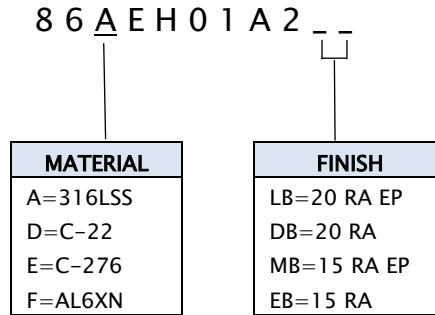

CPM HORIZONTAL ELBOW- TC INLET & OUTLET

CPM HORIZONTAL ELBOW - TC INLET & OUTLET							
INST PORT SIZE	CPM ELBOW	INLET	&	OUTLET	PART #	"A" DIM	"B" DIM
1" (MINI)	1/4"	TC	X	TC	86AEH01A2*	2.13"	0.75"
	3/8"	TC	X	TC	86AEH01B2	2.13"	0.81"
	1/2"	TC	X	TC	86AEH01C2	2.63"	0.88"
1-1/2" (STANDARD)	1/4"	TC	X	TC	86AFH01A2	2.13"	0.75"
	3/8"	TC	X	TC	86AFH01B2	2.13"	0.81"
	1/2"	TC	X	TC	86AFH01C2	2.63"	0.88"
	3/4"	TC	X	TC	86AFH01D2	2.63"	1.00"
	1"	TC	X	TC	86AFH01E2	2.38"	1.13"
	1-1/2"	TC	X	TC	86AFH01F2	2.75"	1.38"
	2"	TC	X	TC	86AFH01G2	3.50"	1.63"
	2-1/2"	TC	X	TC	86AFH01H2	3.50"	1.88"
	3"	TC	X	TC	86AFH01J2	3.50"	2.13"
4"	TC	X	TC	86AFH01K2	3.50"	2.63"	

CPM HORIZONTAL ELBOW – TC INLET & OUTLET CONFIGURATION

EXAMPLE: PART# **86AEH01A2** * – CPM HORIZONTAL ELBOW, 1" (MINI) INSTRUMENT PORT, 1/4" TC X TC INLET & OUTLET.

NOTE:

- PLEASE REFER TO THE "CPM MULTIPORTS" CATALOG FOR REDUCING SIZES AND DIFFERENT TYPES OF CONNECTIONS ON INLET & OUTLET.
- SPECIAL INSTRUMENT PORT SIZES AVAILABLE ON REQUEST. PLEASE CONTACT SALES REPRESENTATIVE.

CPM HORIZONTAL ELBOW - AW INLET & OUTLET

FRONT VIEW

SIDE VIEW

CPM HORIZONTAL ELBOW - AW INLET & OUTLET							
INST. PORT SIZE	CPM TEE INLET & OUTLET			PART #	"A" DIM	"B" DIM	
1" (MINI)	1/4"	AW	X	AW	86AEH02A2*	2.50"	0.75"
	3/8"	AW	X	AW	86AEH02B2	2.50"	0.81"
	1/2"	AW	X	AW	86AEH02C2	2.50"	0.88"
1-1/2" (STANDARD)	1/4"	AW	X	AW	86AFH02A2	2.50"	0.75"
	3/8"	AW	X	AW	86AFH02B2	2.50"	0.81"
	1/2"	AW	X	AW	86AFH02C2	2.50"	0.88"
	3/4"	AW	X	AW	86AFH02D2	2.50"	1.00"
	1"	AW	X	AW	86AFH02E2	2.50"	1.13"
	1-1/2"	AW	X	AW	86AFH02F2	2.50"	1.38"
	2"	AW	X	AW	86AFH02G2	3.00"	1.63"
	2-1/2"	AW	X	AW	86AFH02H2	4.00"	1.88"
	3"	AW	X	AW	86AFH02J2	5.00"	2.13"
4"	AW	X	AW	86AFH02K2	6.00"	2.63"	