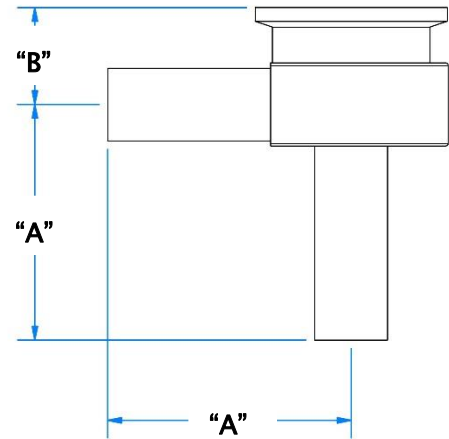

CPM VERTICAL ELBOW- TC INLET & OUTLET

FRONT VIEW

SIDE VIEW

CPM VERTICAL ELBOW - TC INLET & OUTLET							
INST PORT SIZE	CPM ELBOW	INLET	&	OUTLET	PART #	"A" DIM	"B" DIM
1" (MINI)	1/4"	TC	X	TC	86AEV01A2*	2.13"	0.75"
	3/8"	TC	X	TC	86AEV01B2	2.13"	0.81"
	1/2"	TC	X	TC	86AEV01C2	2.63"	0.88"
1-1/2" (STANDARD)	1/4"	TC	X	TC	86AFV01A2	2.13"	0.75"
	3/8"	TC	X	TC	86AFV01B2	2.13"	0.81"
	1/2"	TC	X	TC	86AFV01C2	2.63"	0.88"
	3/4"	TC	X	TC	86AFV01D2	2.63"	1.00"
	1"	TC	X	TC	86AFV01E2	2.38"	1.13"
	1-1/2"	TC	X	TC	86AFV01F2	2.75"	1.38"
	2"	TC	X	TC	86AFV01G2	3.50"	1.63"
	2-1/2"	TC	X	TC	86AFV01H2	3.50"	1.88"
	3"	TC	X	TC	86AFV01J2	3.50"	2.13"
4"	TC	X	TC	86AFV01K2	3.50"	2.63"	

CPM VERTICAL ELBOW – TC INLET & OUTLET CONFIGURATION

EXAMPLE: PART# **86AEV01A2** * – CPM VERTICAL ELBOW, 1" (MINI) INSTRUMENT PORT, 1/4" TC X TC INLET & OUTLET.

NOTE:

- PLEASE REFER TO THE “CPM MULTIPORTS” CATALOG FOR REDUCING SIZES AND DIFFERENT TYPES OF CONNECTIONS ON INLET & OUTLET.
- SPECIAL INSTRUMENT PORT SIZES AVAILABLE ON REQUEST. PLEASE CONTACT SALES REPRESENTATIVE.

CPM VERTICAL ELBOW – AW INLET & OUTLET

FRONT VIEW

SIDE VIEW

CPM VERTICAL ELBOW – AW INLET & OUTLET							
INST. PORT SIZE	CPM TEE	INLET	&	OUTLET	PART #	“A” DIM	“B” DIM
1” (MINI)	1/4”	AW	X	AW	86AEV02A2*	2.50”	0.75”
	3/8”	AW	X	AW	86AEV02B2	2.50”	0.81”
	1/2”	AW	X	AW	86AEV02C2	2.50”	0.88”
1-1/2” (STANDARD)	1/4”	AW	X	AW	86AFV02A2	2.50”	0.75”
	3/8”	AW	X	AW	86AFV02B2	2.50”	0.81”
	1/2”	AW	X	AW	86AFV02C2	2.50”	0.88”
	3/4”	AW	X	AW	86AFV02D2	2.50”	1.00”
	1”	AW	X	AW	86AFV02E2	2.50”	1.13”
	1-1/2”	AW	X	AW	86AFV02F2	2.50”	1.38”
	2”	AW	X	AW	86AFV02G2	3.00”	1.63”
	2-1/2”	AW	X	AW	86AFV02H2	4.00”	1.88”
	3”	AW	X	AW	86AFV02J2	5.00”	2.13”
4”	AW	X	AW	86AFV02K2	6.00”	2.63”	