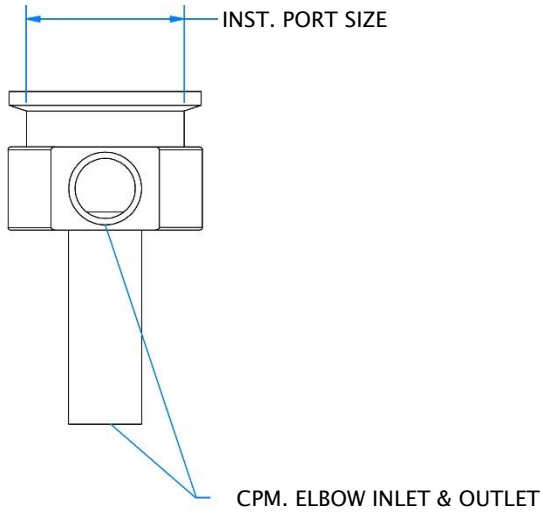

CPM VERTICAL ELBOW – TC INLET & OUTLET CONFIGURATION

EXAMPLE: PART# **86AEV01A2** * – CPM VERTICAL ELBOW, 1" (MINI) INSTRUMENT PORT, 1/4" TC X TC INLET & OUTLET.

NOTE:

- PLEASE REFER TO THE “CPM MULTIPORTS” CATALOG FOR REDUCING SIZES AND DIFFERENT TYPES OF CONNECTIONS ON INLET & OUTLET.
- SPECIAL INSTRUMENT PORT SIZES AVAILABLE ON REQUEST. PLEASE CONTACT SALES REPRESENTATIVE.

CPM VERTICAL ELBOW – AW INLET & OUTLET

FRONT VIEW

SIDE VIEW

CPM VERTICAL ELBOW – AW INLET & OUTLET							
INST. PORT SIZE	CPM TEE	INLET	&	OUTLET	PART #	“A” DIM	“B” DIM
1” (MINI)	1/4”	AW	X	AW	86AEV02A2*	2.50”	0.75”
	3/8”	AW	X	AW	86AEV02B2	2.50”	0.81”
	1/2”	AW	X	AW	86AEV02C2	2.50”	0.88”
1-1/2” (STANDARD)	1/4”	AW	X	AW	86AFV02A2	2.50”	0.75”
	3/8”	AW	X	AW	86AFV02B2	2.50”	0.81”
	1/2”	AW	X	AW	86AFV02C2	2.50”	0.88”
	3/4”	AW	X	AW	86AFV02D2	2.50”	1.00”
	1”	AW	X	AW	86AFV02E2	2.50”	1.13”
	1-1/2”	AW	X	AW	86AFV02F2	2.50”	1.38”
	2”	AW	X	AW	86AFV02G2	3.00”	1.63”
	2-1/2”	AW	X	AW	86AFV02H2	4.00”	1.88”
	3”	AW	X	AW	86AFV02J2	5.00”	2.13”
4”	AW	X	AW	86AFV02K2	6.00”	2.63”	

CPM VERTICAL ELBOW – AW INLET & OUTLET CONFIGURATION

EXAMPLE: PART# **86AEV02A2** * – CPM VERTICAL ELBOW, 1" (MINI) INSTRUMENT PORT, 1/4" AW X AW INLET & OUTLET.

NOTE:

- PLEASE REFER TO THE "CPM MULTIPORTS" CATALOG FOR REDUCING SIZES AND DIFFERENT TYPES OF CONNECTIONS ON INLET & OUTLET.
- SPECIAL INSTRUMENT PORT SIZES AVAILABLE ON REQUEST. PLEASE CONTACT SALES REPRESENTATIVE.