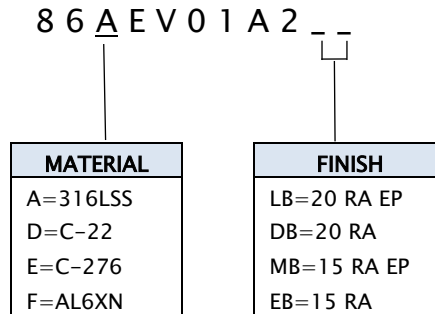

CPM VERTICAL ELBOW- TC INLET & OUTLET

FRONT VIEW

SIDE VIEW

CPM VERTICAL ELBOW - TC INLET & OUTLET							
INST PORT SIZE	CPM ELBOW	INLET	&	OUTLET	PART #	"A" DIM	"B" DIM
1" (MINI)	1/4"	TC	X	TC	86AEV01A2*	2.13"	0.75"
	3/8"	TC	X	TC	86AEV01B2	2.13"	0.81"
	1/2"	TC	X	TC	86AEV01C2	2.63"	0.88"
1-1/2" (STANDARD)	1/4"	TC	X	TC	86AFV01A2	2.13"	0.75"
	3/8"	TC	X	TC	86AFV01B2	2.13"	0.81"
	1/2"	TC	X	TC	86AFV01C2	2.63"	0.88"
	3/4"	TC	X	TC	86AFV01D2	2.63"	1.00"
	1"	TC	X	TC	86AFV01E2	2.38"	1.13"
	1-1/2"	TC	X	TC	86AFV01F2	2.75"	1.38"
	2"	TC	X	TC	86AFV01G2	3.50"	1.63"
	2-1/2"	TC	X	TC	86AFV01H2	3.50"	1.88"
	3"	TC	X	TC	86AFV01J2	3.50"	2.13"
4"	TC	X	TC	86AFV01K2	3.50"	2.63"	

CPM VERTICAL ELBOW – TC INLET & OUTLET CONFIGURATION

EXAMPLE: PART# **86AEV01A2** * – CPM VERTICAL ELBOW, 1" (MINI) INSTRUMENT PORT, 1/4" TC X TC INLET & OUTLET.

NOTE:

- PLEASE REFER TO THE “CPM MULTIPORTS” CATALOG FOR REDUCING SIZES AND DIFFERENT TYPES OF CONNECTIONS ON INLET & OUTLET.
- SPECIAL INSTRUMENT PORT SIZES AVAILABLE ON REQUEST. PLEASE CONTACT SALES REPRESENTATIVE.

CPM VERTICAL ELBOW – AW INLET & OUTLET

FRONT VIEW

SIDE VIEW

CPM VERTICAL ELBOW – AW INLET & OUTLET							
INST. PORT SIZE	CPM TEE	INLET	&	OUTLET	PART #	“A” DIM	“B” DIM
1” (MINI)	1/4”	AW	X	AW	86AEV02A2*	2.50”	0.75”
	3/8”	AW	X	AW	86AEV02B2	2.50”	0.81”
	1/2”	AW	X	AW	86AEV02C2	2.50”	0.88”
1-1/2” (STANDARD)	1/4”	AW	X	AW	86AFV02A2	2.50”	0.75”
	3/8”	AW	X	AW	86AFV02B2	2.50”	0.81”
	1/2”	AW	X	AW	86AFV02C2	2.50”	0.88”
	3/4”	AW	X	AW	86AFV02D2	2.50”	1.00”
	1”	AW	X	AW	86AFV02E2	2.50”	1.13”
	1-1/2”	AW	X	AW	86AFV02F2	2.50”	1.38”
	2”	AW	X	AW	86AFV02G2	3.00”	1.63”
	2-1/2”	AW	X	AW	86AFV02H2	4.00”	1.88”
	3”	AW	X	AW	86AFV02J2	5.00”	2.13”
4”	AW	X	AW	86AFV02K2	6.00”	2.63”	