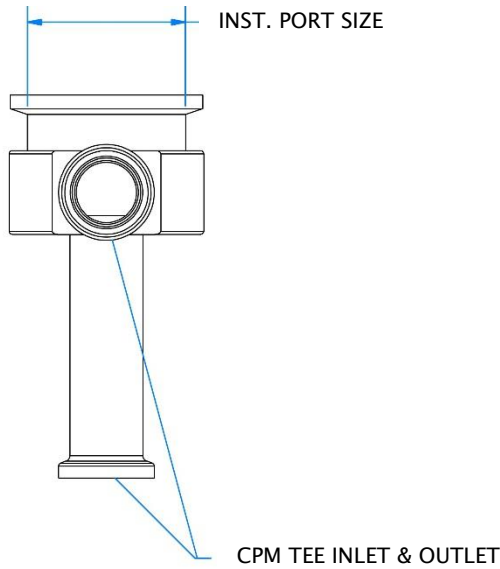

CPM VERTICAL ELBOW- TC INLET & OUTLET

FRONT VIEW

SIDE VIEW

CPM VERTICAL ELBOW - TC INLET & OUTLET							
INST PORT SIZE	CPM ELBOW	INLET	&	OUTLET	PART #	"A" DIM	"B" DIM
1" (MINI)	1/4"	TC	X	TC	86AEV01A2*	2.13"	0.75"
	3/8"	TC	X	TC	86AEV01B2	2.13"	0.81"
	1/2"	TC	X	TC	86AEV01C2	2.63"	0.88"
1-1/2" (STANDARD)	1/4"	TC	X	TC	86AFV01A2	2.13"	0.75"
	3/8"	TC	X	TC	86AFV01B2	2.13"	0.81"
	1/2"	TC	X	TC	86AFV01C2	2.63"	0.88"
	3/4"	TC	X	TC	86AFV01D2	2.63"	1.00"
	1"	TC	X	TC	86AFV01E2	2.38"	1.13"
	1-1/2"	TC	X	TC	86AFV01F2	2.75"	1.38"
	2"	TC	X	TC	86AFV01G2	3.50"	1.63"
	2-1/2"	TC	X	TC	86AFV01H2	3.50"	1.88"
	3"	TC	X	TC	86AFV01J2	3.50"	2.13"
4"	TC	X	TC	86AFV01K2	3.50"	2.63"	

CPM VERTICAL ELBOW – TC INLET & OUTLET CONFIGURATION

EXAMPLE: PART# **86AEV01A2** * – CPM VERTICAL ELBOW, 1" (MINI) INSTRUMENT PORT, 1/4" TC X TC INLET & OUTLET.

NOTE:

- PLEASE REFER TO THE “CPM MULTIPORTS” CATALOG FOR REDUCING SIZES AND DIFFERENT TYPES OF CONNECTIONS ON INLET & OUTLET.
- SPECIAL INSTRUMENT PORT SIZES AVAILABLE ON REQUEST. PLEASE CONTACT SALES REPRESENTATIVE.

CPM VERTICAL ELBOW – AW INLET & OUTLET

FRONT VIEW

SIDE VIEW

CPM VERTICAL ELBOW – AW INLET & OUTLET							
INST. PORT SIZE	CPM TEE	INLET	&	OUTLET	PART #	“A” DIM	“B” DIM
1” (MINI)	1/4”	AW	X	AW	86AEV02A2*	2.50”	0.75”
	3/8”	AW	X	AW	86AEV02B2	2.50”	0.81”
	1/2”	AW	X	AW	86AEV02C2	2.50”	0.88”
1-1/2” (STANDARD)	1/4”	AW	X	AW	86AFV02A2	2.50”	0.75”
	3/8”	AW	X	AW	86AFV02B2	2.50”	0.81”
	1/2”	AW	X	AW	86AFV02C2	2.50”	0.88”
	3/4”	AW	X	AW	86AFV02D2	2.50”	1.00”
	1”	AW	X	AW	86AFV02E2	2.50”	1.13”
	1-1/2”	AW	X	AW	86AFV02F2	2.50”	1.38”
	2”	AW	X	AW	86AFV02G2	3.00”	1.63”
	2-1/2”	AW	X	AW	86AFV02H2	4.00”	1.88”
	3”	AW	X	AW	86AFV02J2	5.00”	2.13”
4”	AW	X	AW	86AFV02K2	6.00”	2.63”	