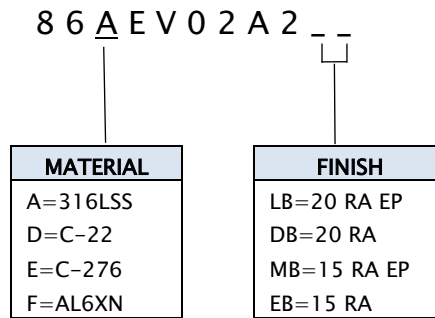

CPM VERTICAL ELBOW – TC INLET & OUTLET CONFIGURATION

EXAMPLE: PART# **86AEV01A2** * – CPM VERTICAL ELBOW, 1" (MINI) INSTRUMENT PORT, 1/4" TC X TC INLET & OUTLET.

NOTE:

- PLEASE REFER TO THE “CPM MULTIPORTS” CATALOG FOR REDUCING SIZES AND DIFFERENT TYPES OF CONNECTIONS ON INLET & OUTLET.
- SPECIAL INSTRUMENT PORT SIZES AVAILABLE ON REQUEST. PLEASE CONTACT SALES REPRESENTATIVE.

CPM VERTICAL ELBOW – AW INLET & OUTLET

FRONT VIEW

SIDE VIEW

CPM VERTICAL ELBOW – AW INLET & OUTLET							
INST. PORT SIZE	CPM TEE	INLET	&	OUTLET	PART #	“A” DIM	“B” DIM
1” (MINI)	1/4”	AW	X	AW	86AEV02A2*	2.50”	0.75”
	3/8”	AW	X	AW	86AEV02B2	2.50”	0.81”
	1/2”	AW	X	AW	86AEV02C2	2.50”	0.88”
1-1/2” (STANDARD)	1/4”	AW	X	AW	86AFV02A2	2.50”	0.75”
	3/8”	AW	X	AW	86AFV02B2	2.50”	0.81”
	1/2”	AW	X	AW	86AFV02C2	2.50”	0.88”
	3/4”	AW	X	AW	86AFV02D2	2.50”	1.00”
	1”	AW	X	AW	86AFV02E2	2.50”	1.13”
	1-1/2”	AW	X	AW	86AFV02F2	2.50”	1.38”
	2”	AW	X	AW	86AFV02G2	3.00”	1.63”
	2-1/2”	AW	X	AW	86AFV02H2	4.00”	1.88”
	3”	AW	X	AW	86AFV02J2	5.00”	2.13”
4”	AW	X	AW	86AFV02K2	6.00”	2.63”	

CPM VERTICAL ELBOW – AW INLET & OUTLET CONFIGURATION

EXAMPLE: PART# **86AEV02A2** * – CPM VERTICAL ELBOW, 1" (MINI) INSTRUMENT PORT, 1/4" AW X AW INLET & OUTLET.

NOTE:

- PLEASE REFER TO THE "CPM MULTIPORTS" CATALOG FOR REDUCING SIZES AND DIFFERENT TYPES OF CONNECTIONS ON INLET & OUTLET.
- SPECIAL INSTRUMENT PORT SIZES AVAILABLE ON REQUEST. PLEASE CONTACT SALES REPRESENTATIVE.