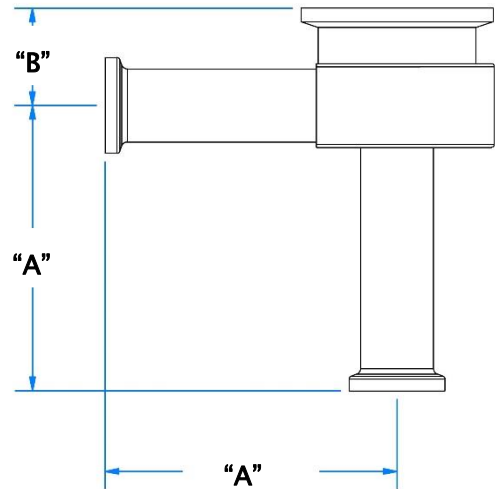

CPM VERTICAL ELBOW- TC INLET & OUTLET

FRONT VIEW

SIDE VIEW

CPM VERTICAL ELBOW - TC INLET & OUTLET							
INST PORT SIZE	CPM ELBOW	INLET	&	OUTLET	PART #	"A" DIM	"B" DIM
1" (MINI)	1/4"	TC	X	TC	86AEV01A2*	2.13"	0.75"
	3/8"	TC	X	TC	86AEV01B2	2.13"	0.81"
	1/2"	TC	X	TC	86AEV01C2	2.63"	0.88"
1-1/2" (STANDARD)	1/4"	TC	X	TC	86AFV01A2	2.13"	0.75"
	3/8"	TC	X	TC	86AFV01B2	2.13"	0.81"
	1/2"	TC	X	TC	86AFV01C2	2.63"	0.88"
	3/4"	TC	X	TC	86AFV01D2	2.63"	1.00"
	1"	TC	X	TC	86AFV01E2	2.38"	1.13"
	1-1/2"	TC	X	TC	86AFV01F2	2.75"	1.38"
	2"	TC	X	TC	86AFV01G2	3.50"	1.63"
	2-1/2"	TC	X	TC	86AFV01H2	3.50"	1.88"
	3"	TC	X	TC	86AFV01J2	3.50"	2.13"
4"	TC	X	TC	86AFV01K2	3.50"	2.63"	

CPM VERTICAL ELBOW – TC INLET & OUTLET CONFIGURATION

EXAMPLE: PART# **86AEV01A2** * – CPM VERTICAL ELBOW, 1" (MINI) INSTRUMENT PORT, 1/4" TC X TC INLET & OUTLET.

NOTE:

- PLEASE REFER TO THE “CPM MULTIPORTS” CATALOG FOR REDUCING SIZES AND DIFFERENT TYPES OF CONNECTIONS ON INLET & OUTLET.
- SPECIAL INSTRUMENT PORT SIZES AVAILABLE ON REQUEST. PLEASE CONTACT SALES REPRESENTATIVE.

CPM VERTICAL ELBOW – AW INLET & OUTLET

FRONT VIEW

SIDE VIEW

CPM VERTICAL ELBOW – AW INLET & OUTLET							
INST. PORT SIZE	CPM TEE	INLET	&	OUTLET	PART #	“A” DIM	“B” DIM
1” (MINI)	1/4”	AW	X	AW	86AEV02A2*	2.50”	0.75”
	3/8”	AW	X	AW	86AEV02B2	2.50”	0.81”
	1/2”	AW	X	AW	86AEV02C2	2.50”	0.88”
1-1/2” (STANDARD)	1/4”	AW	X	AW	86AFV02A2	2.50”	0.75”
	3/8”	AW	X	AW	86AFV02B2	2.50”	0.81”
	1/2”	AW	X	AW	86AFV02C2	2.50”	0.88”
	3/4”	AW	X	AW	86AFV02D2	2.50”	1.00”
	1”	AW	X	AW	86AFV02E2	2.50”	1.13”
	1-1/2”	AW	X	AW	86AFV02F2	2.50”	1.38”
	2”	AW	X	AW	86AFV02G2	3.00”	1.63”
	2-1/2”	AW	X	AW	86AFV02H2	4.00”	1.88”
	3”	AW	X	AW	86AFV02J2	5.00”	2.13”
4”	AW	X	AW	86AFV02K2	6.00”	2.63”	